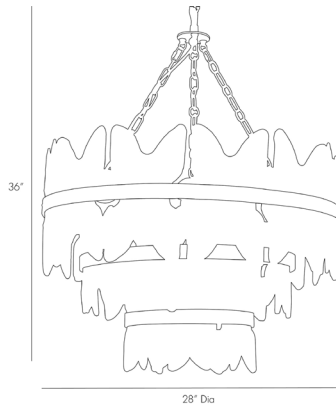

ARTERIOS

MILLIE CHANDELIER

89101
H: 36 IN, Dia: 28.00 IN
Antique Brass, Clear Seedy Glass
Contract Suitable As Is

Over 20 plates of uniquely shaped seeded glass are formed to make each chandelier. The unsealed edges are perfectly undone, pairing well with the textural glass and exposed antique brass hardware. It's constructed from stainless steel and is finished completely, all the way up to the ceiling mount. Additional chain available (CHN-148). Damp-rated, although limited covered outdoor conditions may affect finish. finish will

APPEARANCE

Material	Glass, Steel
Finish	Antique Brass, Seedy Glass
Top Coat/Sealant	true

DIMENSIONS

Chandelier	H: 23 IN, Dia: 28.00 IN
Minimum Hanging Height	36 IN
Maximum Hanging Height	72 IN
Canopy	H: 1 IN, Dia: 5.00 IN

WIRING

Rating	Damp
Cord	10 FT, Clear/Silver, SVT
Socket	7, Type B=-E12 Other
Maximum Watt	60
Voltage	110-120 V

CERTIFICATIONS

Cerifications	Mexico United States, Canada
---------------	---------------------------------

COMPLIANCY

UL/ETL	Yes
RoHS	true

SHIPPING

Product Weight	63 LBS
Gross Weight 1	77.5 LBS
Shipping Box 1	H: 22 IN, L: 31 IN, W: 31 IN

ADDITIONAL INFO

Features	Assembly Required
----------	-------------------

REPLACEMENT PARTS